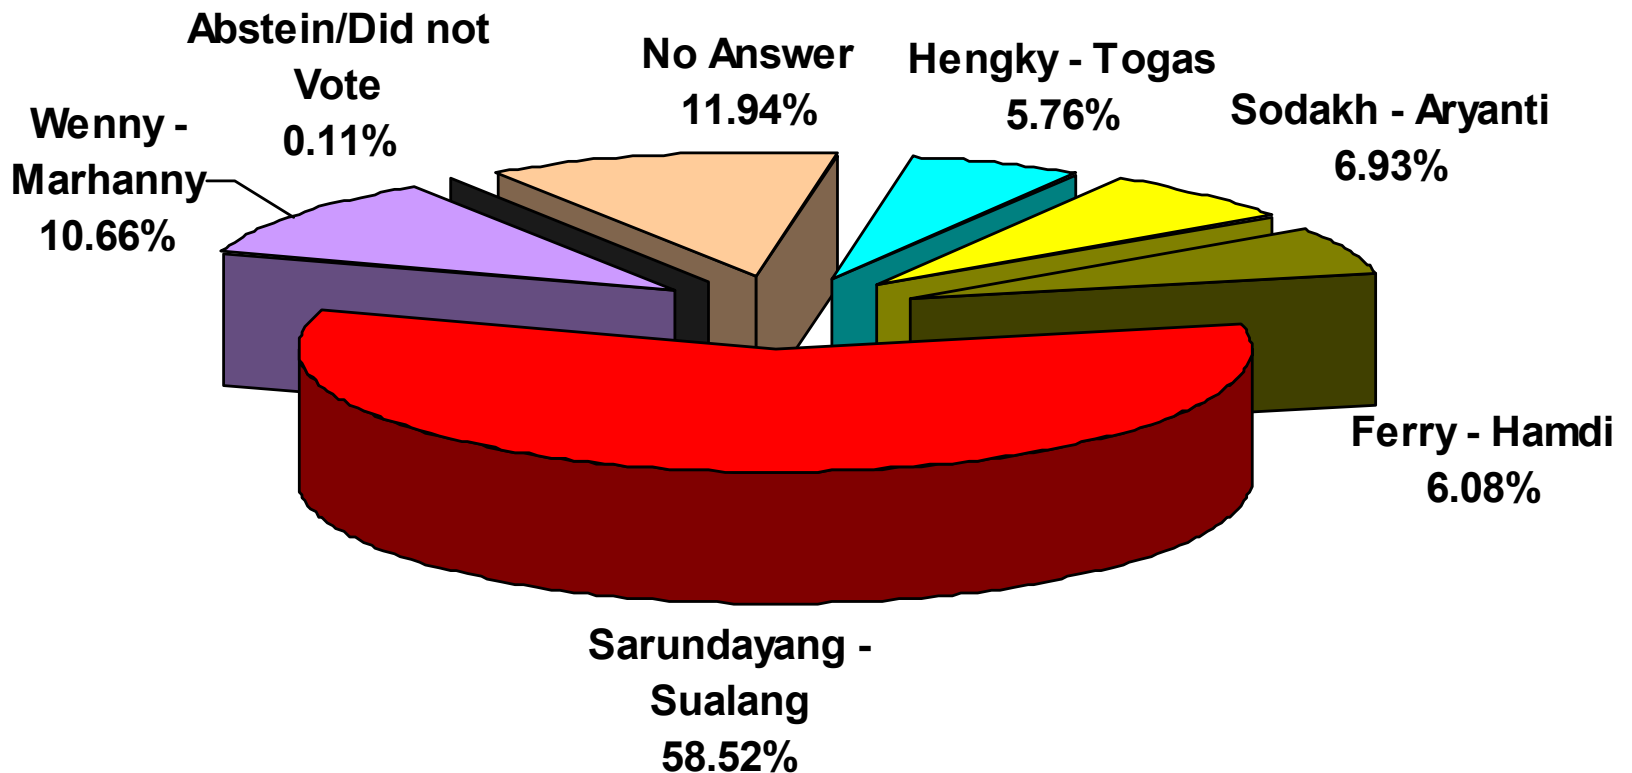

Where did the PDIP supporters go?