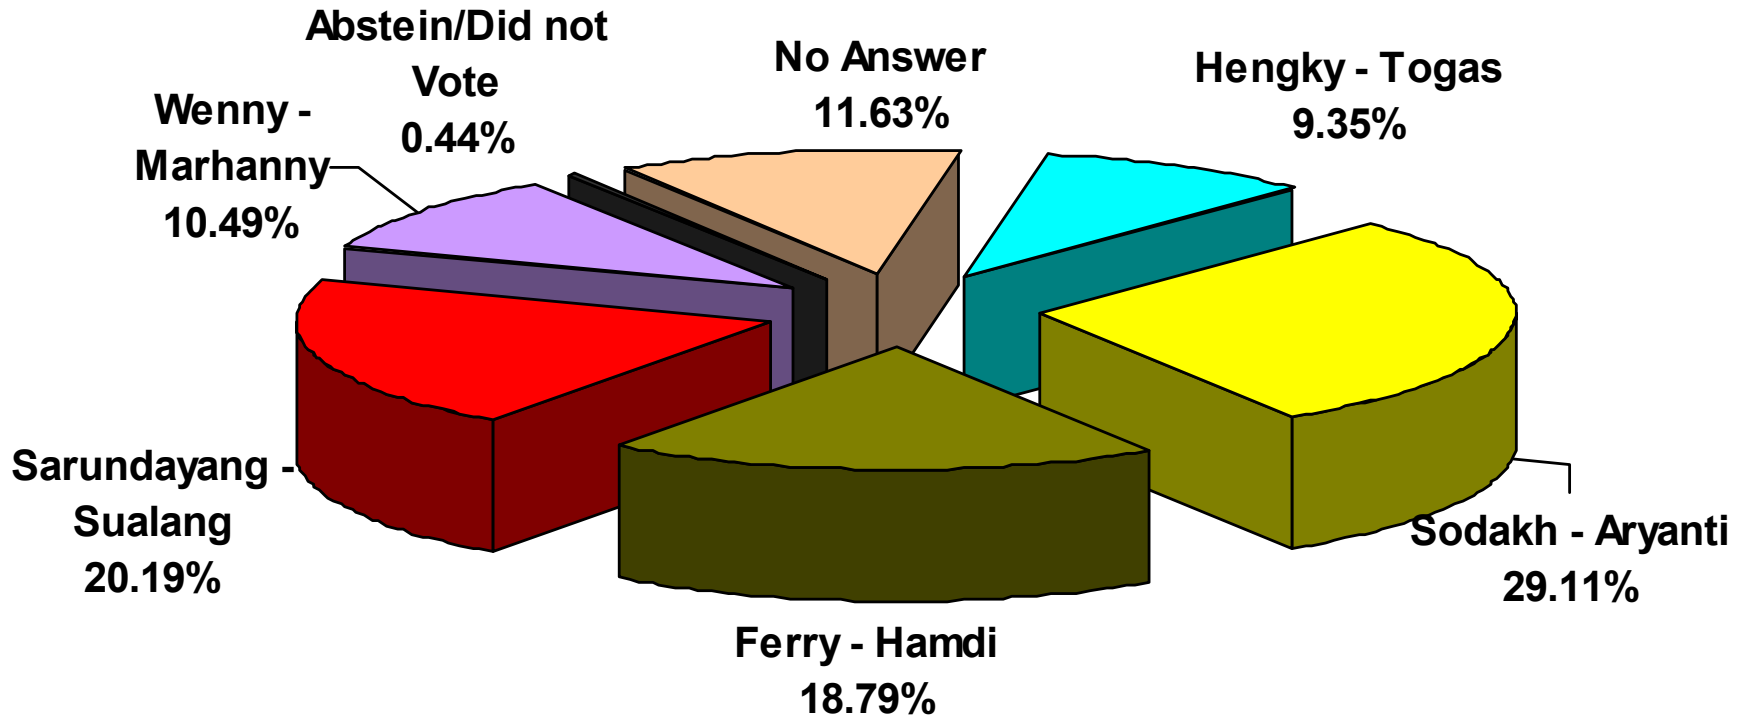

# Voter Attitude Survey in North Sulawesi

**PuBLiKa**  
Pusat Belajar Lintas Komunitas Manado

*21 June 2005*

*Menjaga Pemilu*  
**Jurdil**  
[www.jurdil.org](http://www.jurdil.org)

# Where did the Golkar supporters go?

# Where did the PDIP supporters go?